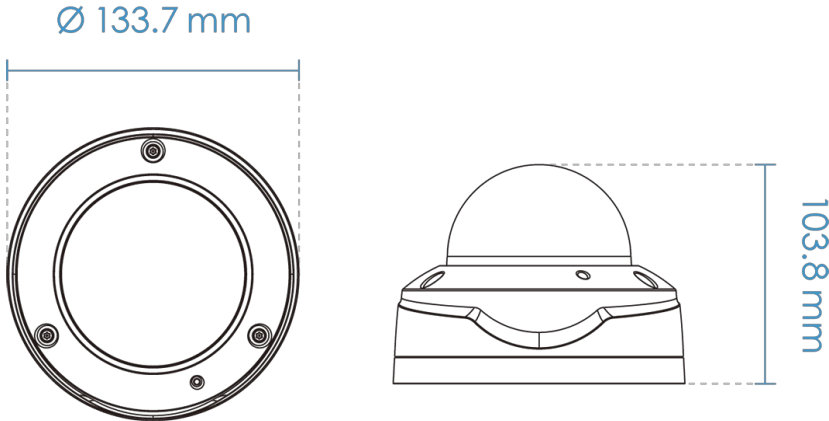

Dimensions

Compatible Accessories

Kits de montage AM-21A (V02) Montage en L	Kits de montage AM-51D Plaque d'adaptation
Kits de montage AM-528 Adaptateur de montage	Kits de montage AM-71B Boîtier de connexion étanche